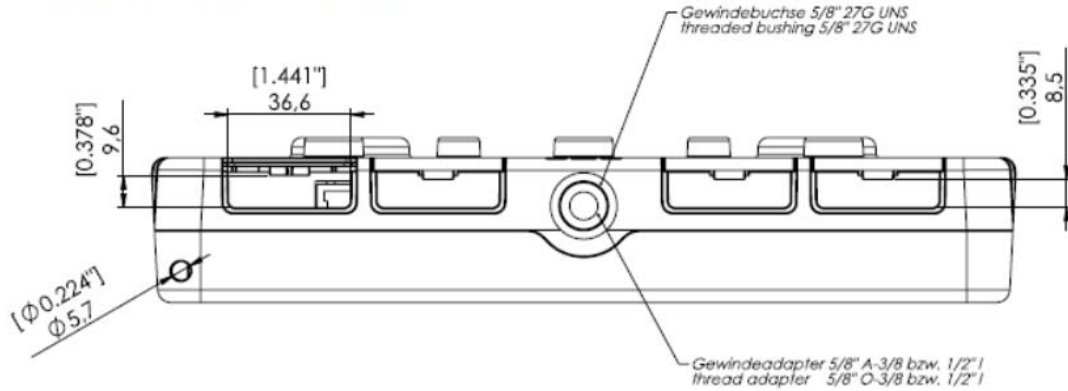

Unite AP4

Access Point 製品仕様書

寸法

Unite AP4

Access Point 製品仕様書

Bottom view - vertical cable feed-through

Rear view with mounting plate removed - cable duct

All dimensions in mm and [inch]

Unite AP4

Access Point 製品仕様書

Dimensions of fixing holes for wall mounting and for VESA adapter plate

All dimensions in mm and [inch]

Dimensions of fixing holes for wall mounting and for VESA adapter plate in detail