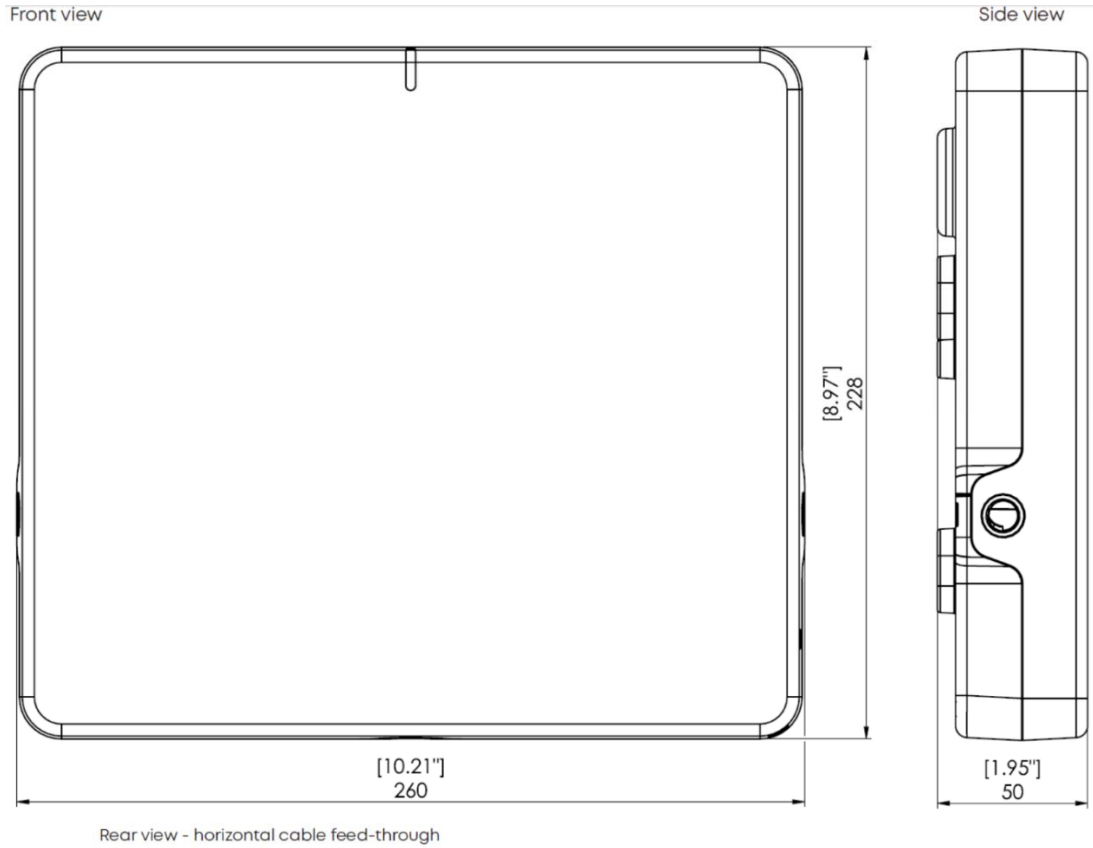

Unite AP4

Access Point 製品仕様書

寸法

Unite AP4

Access Point 製品仕様書

Bottom view - vertical cable feed-through

Rear view with mounting plate removed - cable duct

All dimensions in mm and [inch]