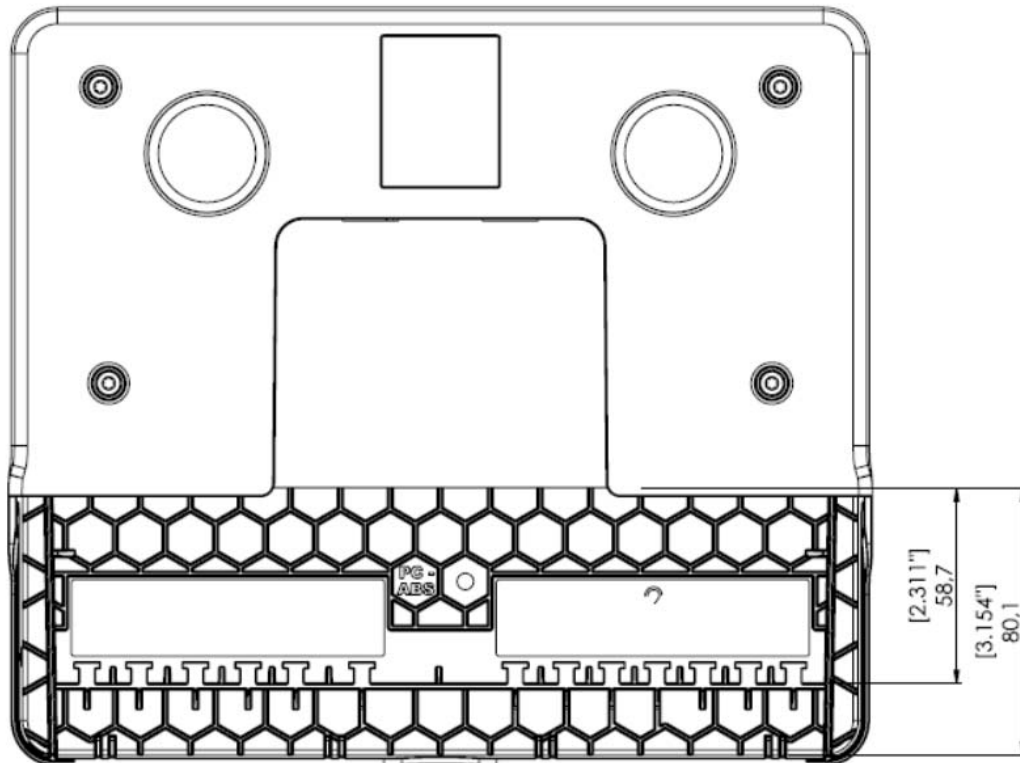

Unite AP4

Access Point 製品仕様書

寸法

Unite AP4

Access Point 製品仕様書

Bottom view - vertical cable feed-through

Rear view with mounting plate removed - cable duct

All dimensions in mm and [inch]

Unite AP4

Access Point 製品仕様書

Dimensions of fixing holes for wall mounting and for VESA adapter plate

All dimensions in mm and [inch]

Dimensions of fixing holes for wall mounting and for VESA adapter plate in detail