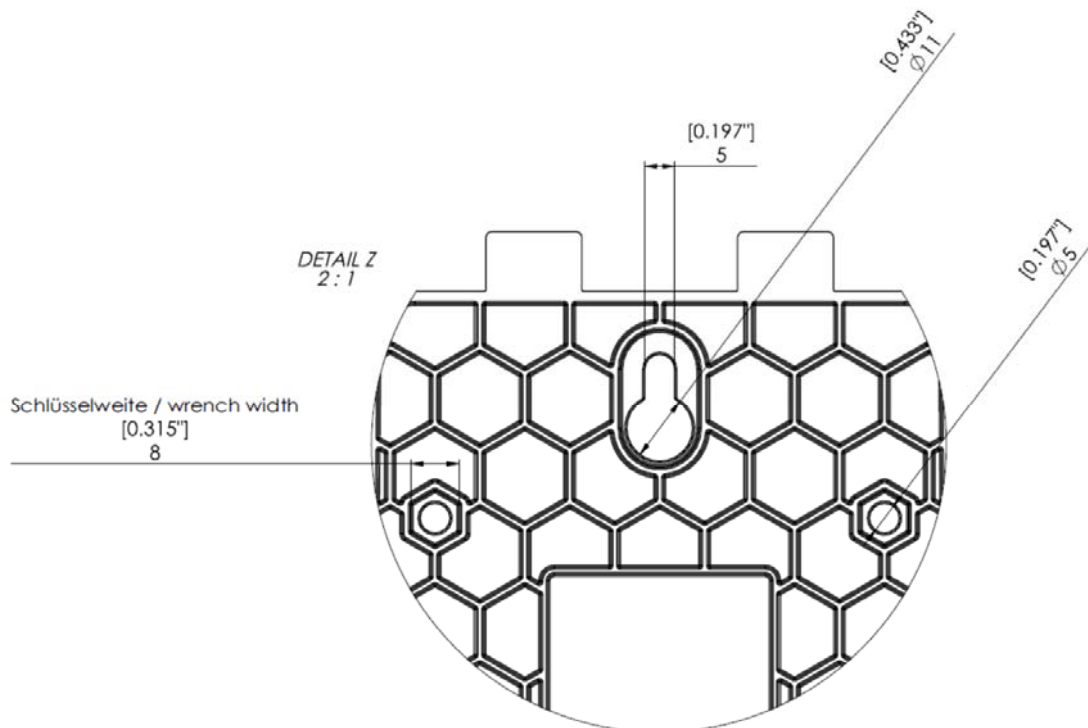

Unite AP4

Access Point 製品仕様書

寸法

Unite AP4

Access Point 製品仕様書

Bottom view - vertical cable feed-through

Rear view with mounting plate removed - cable duct

All dimensions in mm and [inch]

Unite AP4

Access Point 製品仕様書

Dimensions of fixing holes for wall mounting and for VESA adapter plate

All dimensions in mm and [inch]

Dimensions of fixing holes for wall mounting and for VESA adapter plate in detail