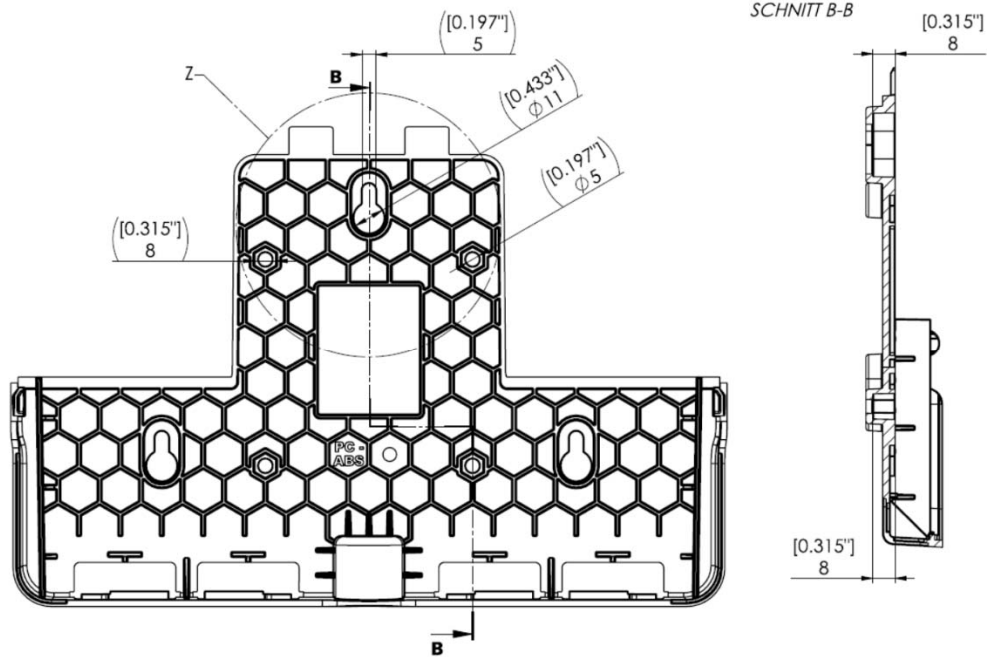

Unite AP4

Access Point 製品仕様書

寸法

Unite AP4

Access Point 製品仕様書

Bottom view - vertical cable feed-through

Rear view with mounting plate removed - cable duct

All dimensions in mm and [inch]

Unite AP4

Access Point 製品仕様書

Dimensions of fixing holes for wall mounting and for VESA adapter plate

All dimensions in mm and [inch]

Dimensions of fixing holes for wall mounting and for VESA adapter plate in detail