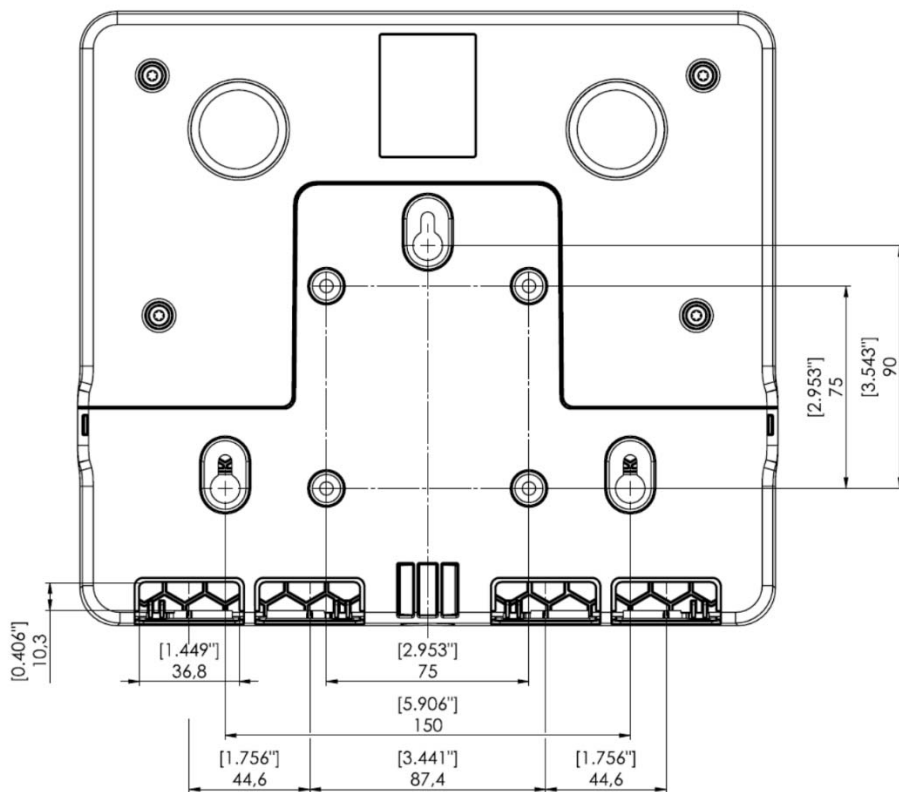

Unite AP4

Access Point 製品仕様書

寸法

Unite AP4

Access Point 製品仕様書

Bottom view - vertical cable feed-through

Rear view with mounting plate removed - cable duct

All dimensions in mm and [inch]

Unite AP4

Access Point 製品仕様書

Dimensions of fixing holes for wall mounting and for VESA adapter plate

All dimensions in mm and [inch]

Dimensions of fixing holes for wall mounting and for VESA adapter plate in detail